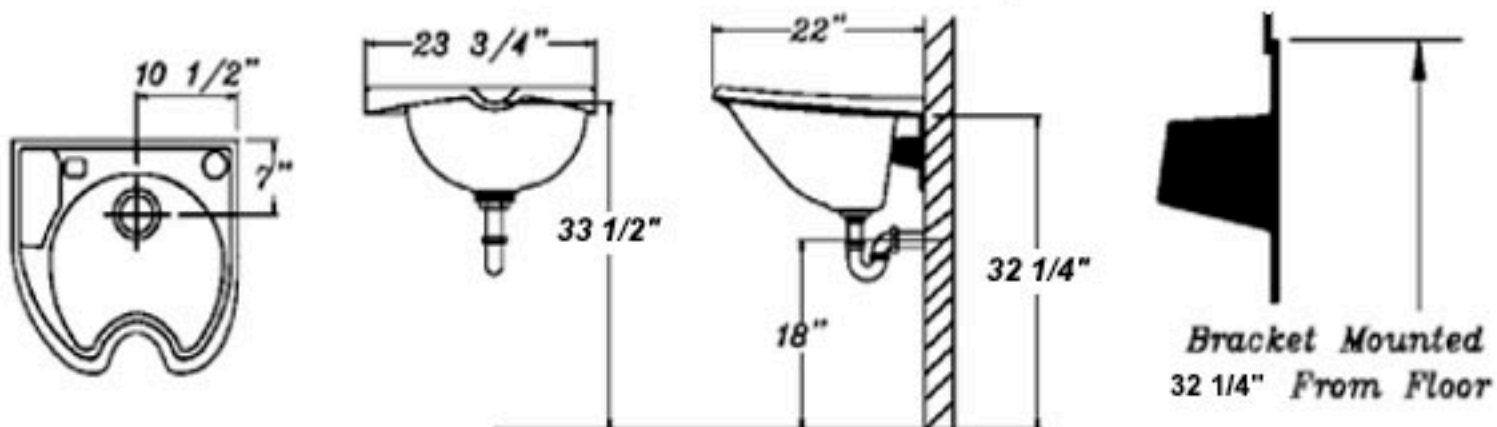

Installation Instructions for #CB24 Concept Bowl.

For use with conventional shampoo chairs:

For use with the Collins #50-60 Futura Electric Shampoo Chair:

Collins Collins Manufacturing
2000 Bowser Rd.
Cookeville TN 38506