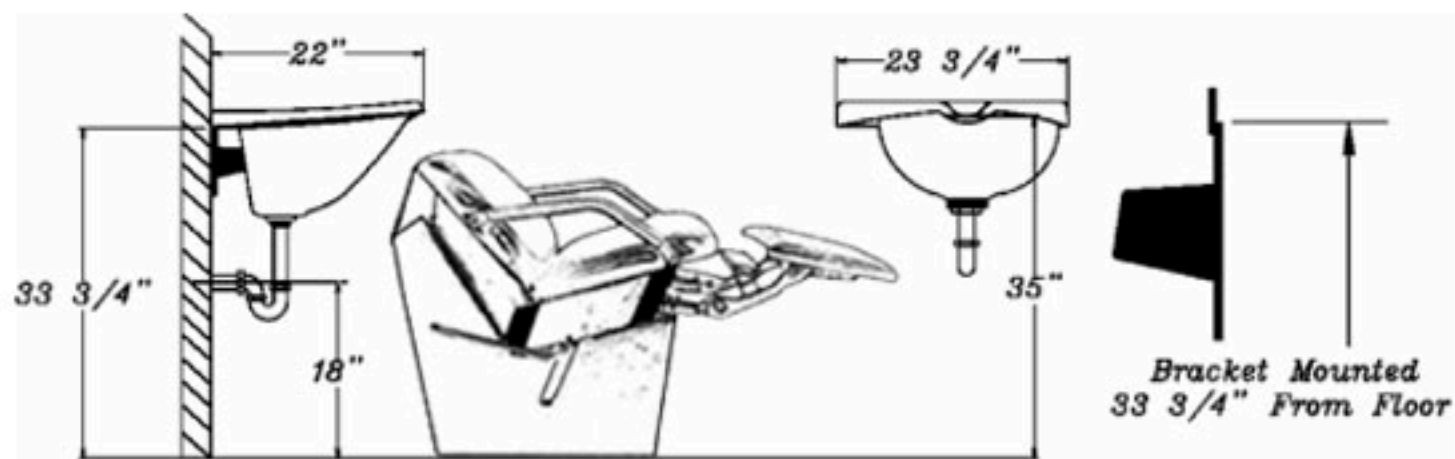

Installation Instructions for #CB24 Concept Bowl.

For use with conventional shampoo chairs:

For use with the Collins #50-60 Futura Electric Shampoo Chair:

Collins Collins Manufacturing
2000 Bowser Rd.
Cookeville TN 38506

Title: CB24 Installation Instructions

Part: _____

Date: 2006

 Collins Manufacturing 2000 Bowser Rd. Cookeville TN 38506	
CB23 & CB24 FIXTURES	
Title:	DETAILED
Date:	2006