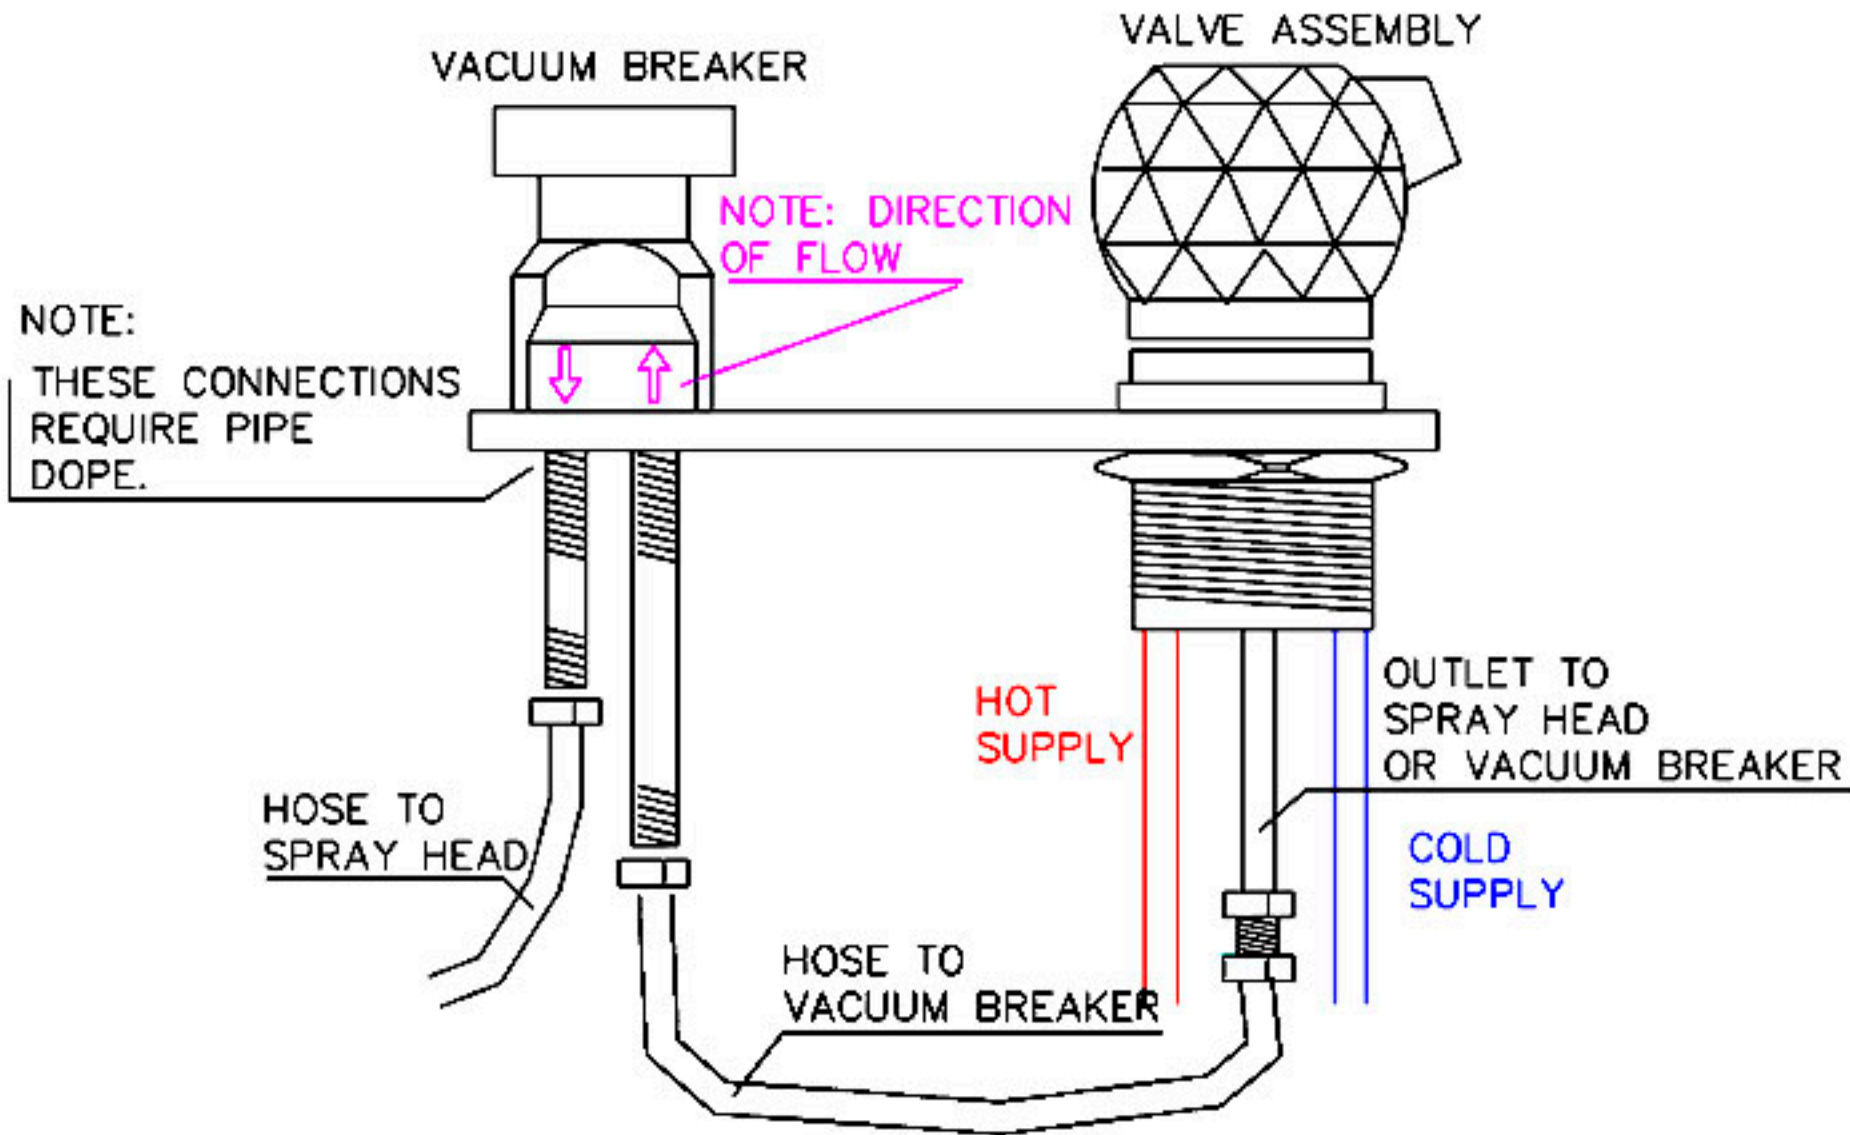

Installation Instructions for #CB24 Concept Bowl.

For use with conventional shampoo chairs:

For use with the Collins #50-60 Futura Electric Shampoo Chair:

Collins Collins Manufacturing
2000 Bowser Rd.
Cookeville TN 38506

Title: CB24 Installation Instructions

Part: _____

Date: 2006

 Collins Manufacturing 2000 Bowser Rd. Cookeville TN 38506	
CB23 & CB24 FIXTURES	
Title:	DETAILED
Date:	2006