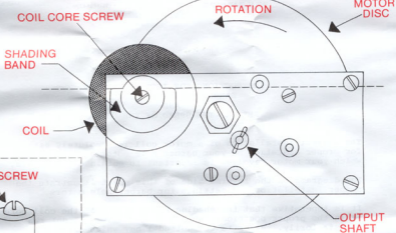

REGULAR STRIPED CYLINDER

CORE SCREW

COIL CORE

HAIR STYLIST CYLINDER

MARVY