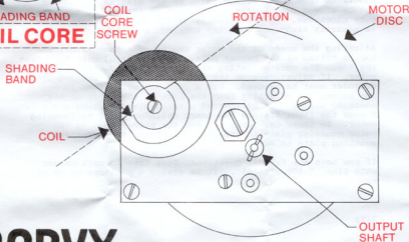

REGULAR STRIPED CYLINDER

CORE SCREW

COIL CORE

HAIR STYLIST CYLINDER

MARVY