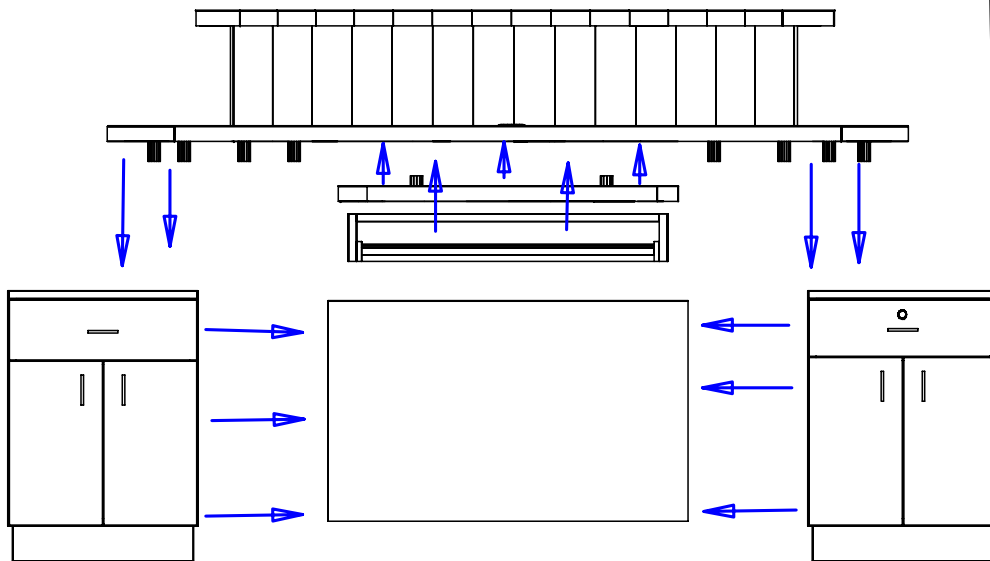

# Installation Instructions

**collins** Collins Manufacturing  
809 E 20th Street  
Cookeville TN 38501

Title: **806-80-1 Soho Reception Desk**

Size: # **806-80-1**

Drawn By:

Date: **10/06/04**

Sheet #: **2**

Adjacent cabinets and components should be assembled by fastening through the interior panels with the screws or bolts provided. Tighten securely.

## Installation Instructions

			<b>Collins Manufacturing</b> 2000 Bowser Rd. Cookeville TN 38506
Title: <b>806-80-1 Soho Reception Desk</b>			
Size:	#: <b>806-80-1</b>	Drawn By:	
Date: <b>10/06/04</b>	Sheet #: <b>3</b>		