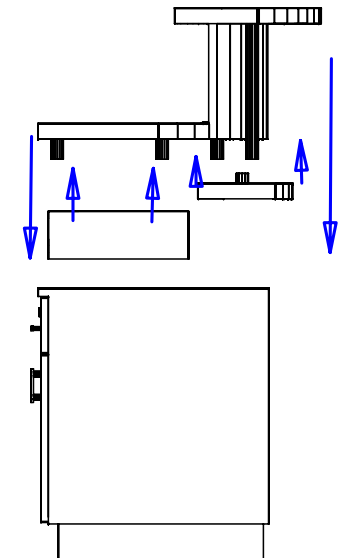

# Installation Instructions

**collins** Collins Manufacturing  
809 E 20th Street  
Cookeville TN 38501

Title: **806-80-1 Soho Reception Desk**

Size: # **806-80-1**

Drawn By:

Date: **10/06/04**

Sheet #: **2**

Adjacent cabinets and components should be assembled by fastening through the interior panels with the screws or bolts provided. Tighten securely.

## Installation Instructions

			<b>Collins Manufacturing</b> 2000 Bowser Rd. Cookeville TN 38506
Title: <b>806-80-1 Soho Reception Desk</b>			
Size:	#: <b>806-80-1</b>	Drawn By:	
Date: <b>10/06/04</b>	Sheet #: <b>3</b>		