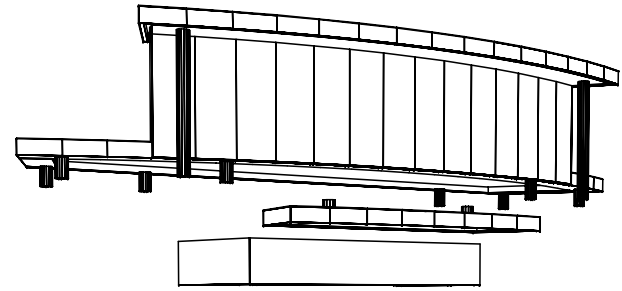

# Installation Instructions

**collins** Collins Manufacturing  
809 E 20th Street  
Cookeville TN 38501

Title: **806-80-1 Soho Reception Desk**

Size: # **806-80-1**

Drawn By:

Date: **10/06/04**

Sheet #: **2**

Adjacent cabinets and components should be assembled by fastening through the interior panels with the screws or bolts provided. Tighten securely.

## Installation Instructions

			<b>Collins Manufacturing</b> 2000 Bowser Rd. Cookeville TN 38506
Title: <b>806-80-1 Soho Reception Desk</b>			
Size:	#: <b>806-80-1</b>	Drawn By:	
Date: <b>10/06/04</b>	Sheet #: <b>3</b>		